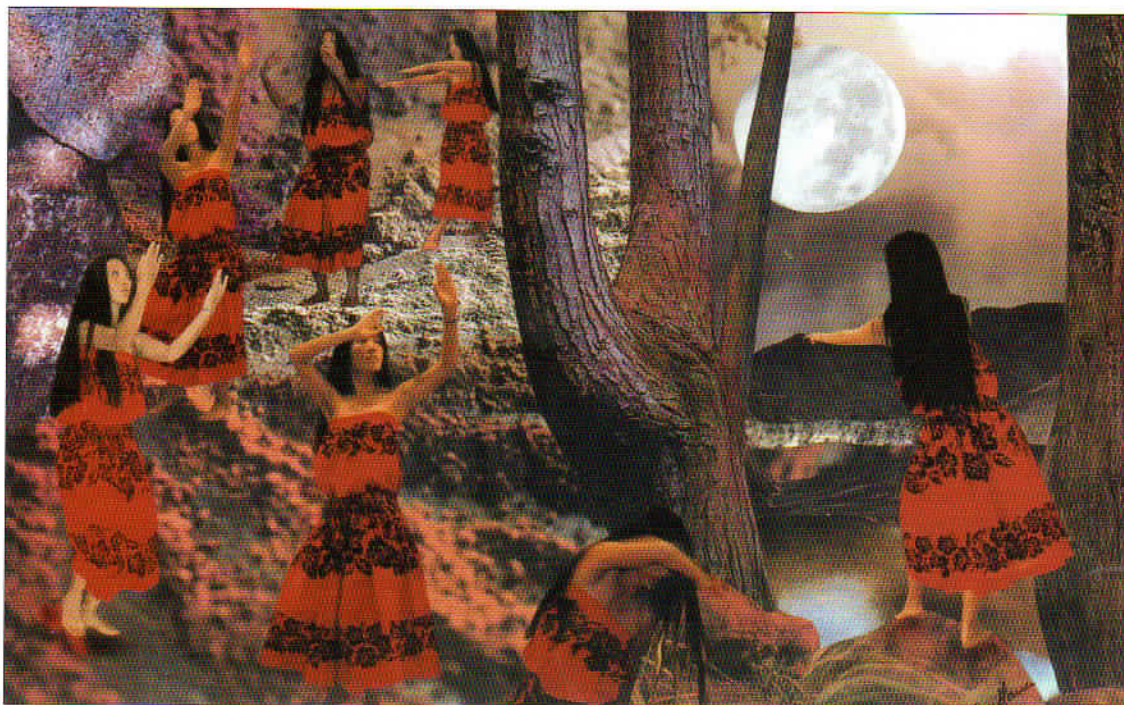

Photo: Courtesy of ARII

Photo: Courtesy of ARII

Photo: Courtesy of ARII

far left:
Kate van Houten, France
Pele Caught a Bird
Oil on Canvas

top left:
T. Multz, France
Closeup of Hula dancer
B&W Photograph

top right:
Betsy Castleman-Damez,
France
Pele
Acrylic on canvas
32 x 32 in.

bottom:
Sylef, France
Hula moon
Photo Montage